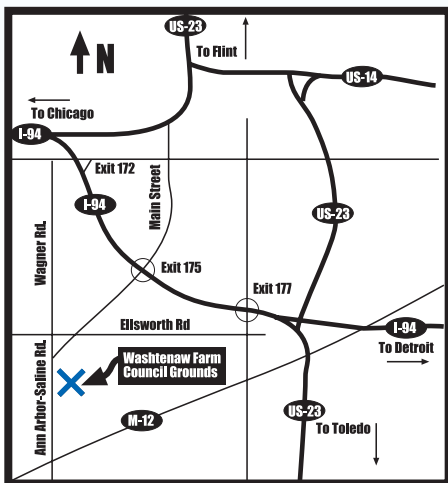

36TH ANNUAL
ANN ARBOR/SALINE
MICHIGAN

CLASSIC BICYCLE
SWAP MEET & SHOW

APRIL 24, 2016
8AM TO 3PM

- ★ Over 9,000 bikes & gas powered minibikes on display last year
- ★ Over 275 Vendors in 2015
- ★ \$5.00 admission – door prizes and free parking
- ★ Kids 10 and under free admission
- ★ Classic Bicycle Corral in Bldg E.
Only cost \$10 to sell your Classic Bike
- ★ Held at the Washtenaw Farm Council Grounds

For more information call:
Paul & Anne Kleppert
20855 W. 14 Mile
Beverly Hills, MI 48025

(248)642-6639

(After 6pm)

Email: bikeshow@aol.com

 [facebook.com/annarborclassiccycleswap](https://www.facebook.com/annarborclassiccycleswap)

www.ann-arbor-bicycleshow.com

THE BIGGEST • THE OLDEST • THE BEST